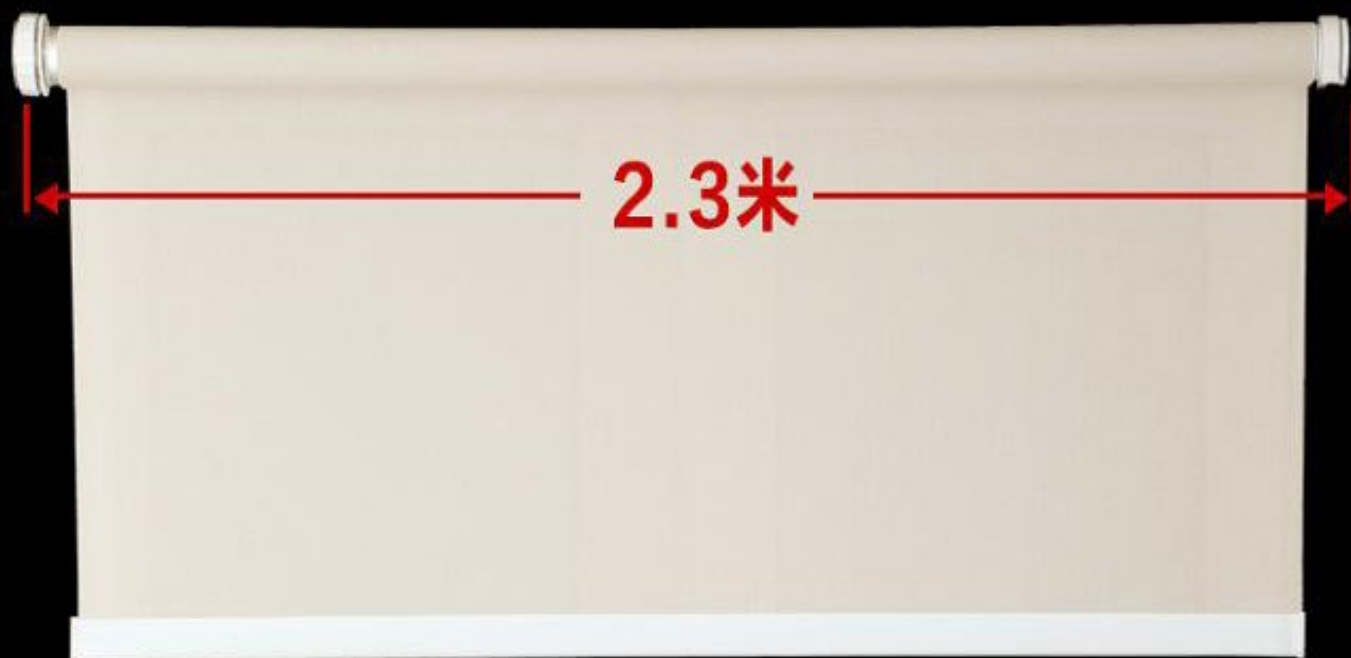

Break the limit, the width can reach 2.3m.
It's possible to make large size.

15.90MM

57.02MM

Tension Danielsson

Tension Danielsson

No special requirements for the wall.

It's also applicable to concrete wall and other rough surface.